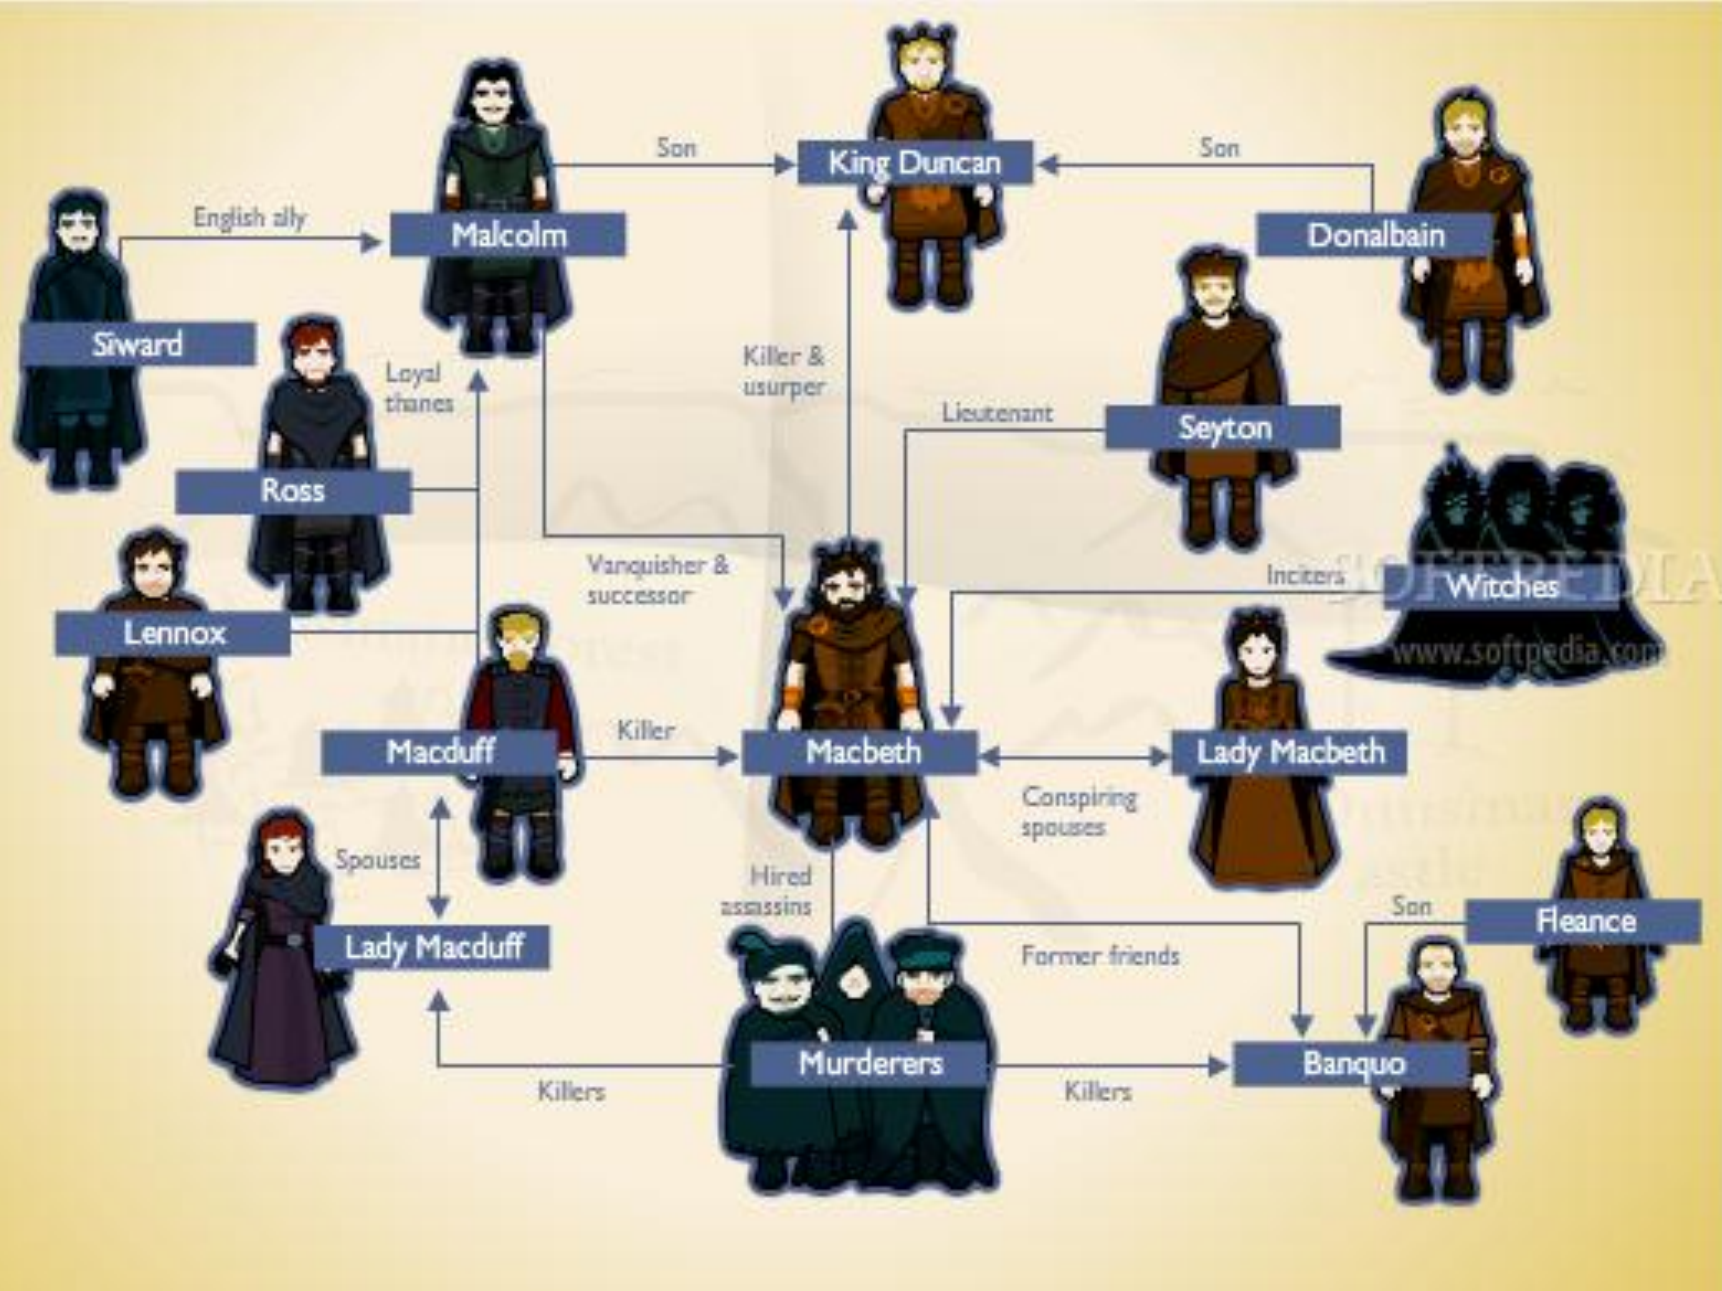

Macbeth Character and Plot Map

Name: _____

Macbeth Character and Plot Map

Name: _____

Style
Study Matrix